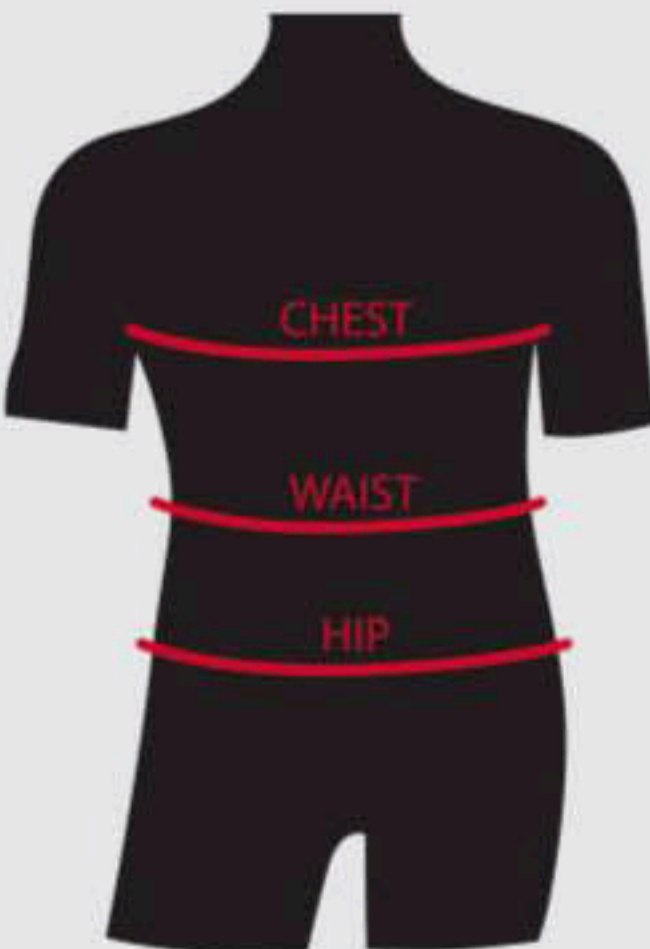

Size Chart:

	CHEST(in)	WAIST(in)	HIP(in)
SMALL	35-37	29-32	35-37
MED	37-41	32-35	37-41
LARGE	41-44	35-38	41-44
XL	44-48	38-43	44-47
XXL	48-53	43-47	47-50
XXXL	53-58	47-52	50-53

	SIZE	BUST(in)	WAIST(in)	HIP(in)
SMALL	0-2	29-32	23-26	33-35
MED	4-6	32-35	26-29	35-38
LARGE	8-10	35-38	29-31	38-41
XL	12-14	38-41	31-34	41-44
XXL	16-18	41-44	34-38	44-47
XXXL	20-22	44-48	38-42	47-50